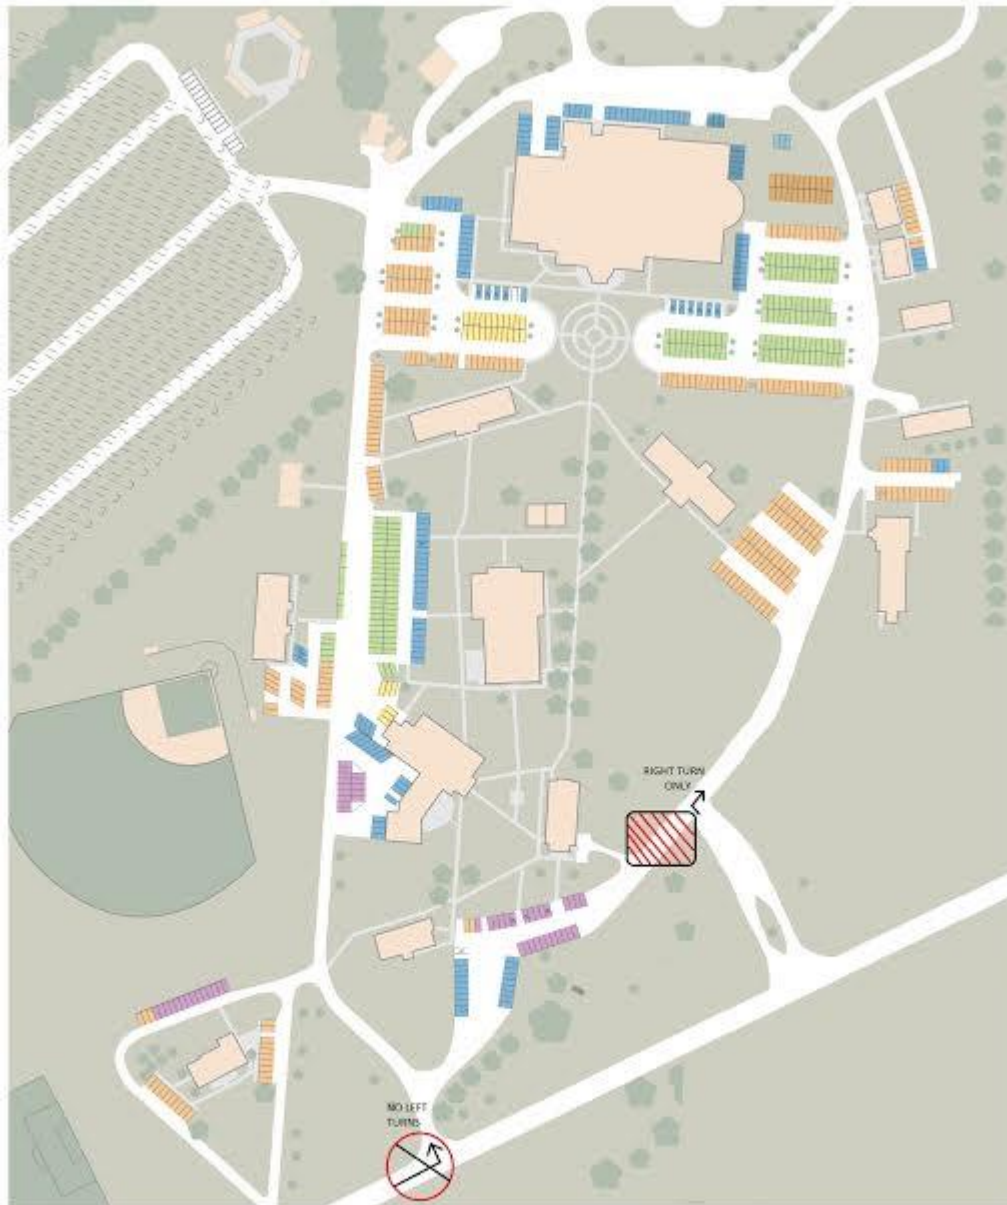

I wanted to make you aware that due to relocation of the stream/driveway to prepare for construction on the Ministry and Performing Arts Center that next week the **main turn-lane/sign entrance will be one-way only.**

Please make all left turns onto campus using the turn lanes, but **this entrance will be right turn only.** You will need to drive all the way around campus to park at the chapel, library, administration building, etc. When exiting campus you will need to use the west exit (near the Administration Building and Moats Hall).